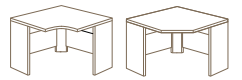

Return with Pedestal

Widths: 36", 42", 48", 60"
Depth: 24"

Convergent with End Panel

Curved Wrap-Around "D"

Corners

Standard Single Pedestal Desk

Widths: 60", 66", 72"
Depth: 24", 30"

Full Storage Credenzas

Widths: 60", 66", 72"
Depth: 24"

Curved Wrap-Around Extended Corner

Curved Wrap-Around Extended with Pedestal

Curved Wrap-Around Extended with Full End Panel

Curved Wrap-Around Extended Transitional with Pedestal

Curved Wrap-Around Extended Transitional with Full End Panel

Vertical Storage Units

For more information call 800.344.2600 or 616.393.3000.
Download additional copies at haworth.com

Haworth is a registered trademark of Haworth, Inc.