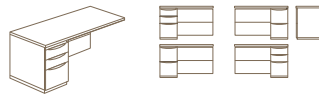

Return with Pedestal

Widths: 36", 42", 48", 60"
Depth: 24"

Convergent with End Panel

Curved Wrap-Around "D"

Corners