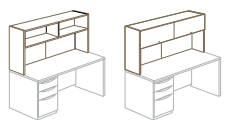

HAWORTH[®]

X Series

Features Include:

- 6 drawer pull styles
- 3 perforated drawer front options
- 6 translucents
- 4 modesty panel options
- Optional power/data access at desk height
- Full drawer extension

Widths: 60", 66", 72"
Depth: 24"

Curved Wrap-Around Extended Corner

Curved Wrap-Around Extended with Pedestal

Curved Wrap-Around Extended with Full End Panel

Curved Wrap-Around Extended Transitional with Pedestal

Curved Wrap-Around Extended Transitional with Full End Panel

Vertical Storage Units

For more information call 800.344.2600 or 616.393.3000.
Download additional copies at haworth.com

Haworth is a registered trademark of Haworth, Inc.