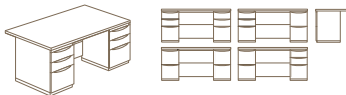

HAWORTH[®]

X Series

Features Include:

- 6 drawer pull styles
- 3 perforated drawer front options
- 6 translucents
- 4 modesty panel options
- Optional power/data access at desk height
- Full drawer extension

Widths: 60", 66", 72"
Depth: 24", 30"

Executive Overhang Single Pedestal Desk

Widths: 66", 72"
Depth: 30", 36"

Standard/Executive Shell

Bridge

Return

Executive Overhang Double Pedestal Desk

Widths: 66", 72"
Depth: 24", 30"