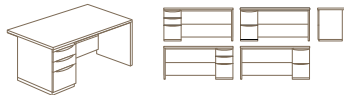

HAWORTH[®]

X Series

Features Include:

- 6 drawer pull styles
- 3 perforated drawer front options
- 6 translucents
- 4 modesty panel options
- Optional power/data access at desk height
- Full drawer extension

Classic

Perforated Storage Front Options

Constellation

Galaxy

Meteors

- Available on file drawers and doors 15" or wider
- Not offered on storage bench

Casegoods Statement of Line

Standard Double Pedestal Desk

Widths: 60", 66", 72"
Depth: 24", 30"

Executive Overhang Single Pedestal Desk

Widths: 66", 72"
Depth: 30", 36"

Standard/Executive Shell

Bridge

Return

Executive Overhang Double Pedestal Desk

Widths: 66", 72"
Depth: 24", 30"