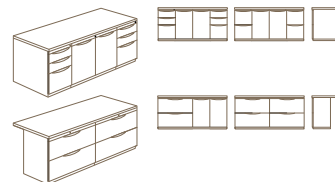

HAWORTH[®]

X Series

Features Include:

- 6 drawer pull styles
- 3 perforated drawer front options
- 6 translucents
- 4 modesty panel options
- Optional power/data access at desk height
- Full drawer extension

Return with Pedestal

Widths: 36", 42", 48", 60"
Depth: 24"

Convergent with End Panel

Curved Wrap-Around "D"

Corners

Standard Single Pedestal Desk

Widths: 60", 66", 72"
Depth: 24", 30"

Full Storage Credenzas

Widths: 60", 66", 72"
Depth: 24"

Curved Wrap-Around Extended Corner

Curved Wrap-Around Extended with Pedestal

Curved Wrap-Around Extended with Full End Panel

Curved Wrap-Around Extended Transitional with Pedestal

Curved Wrap-Around Extended Transitional with Full End Panel

Vertical Storage Units

For more information call 800.344.2600 or 616.393.3000.
Download additional copies at haworth.com

Haworth is a registered trademark of Haworth, Inc.