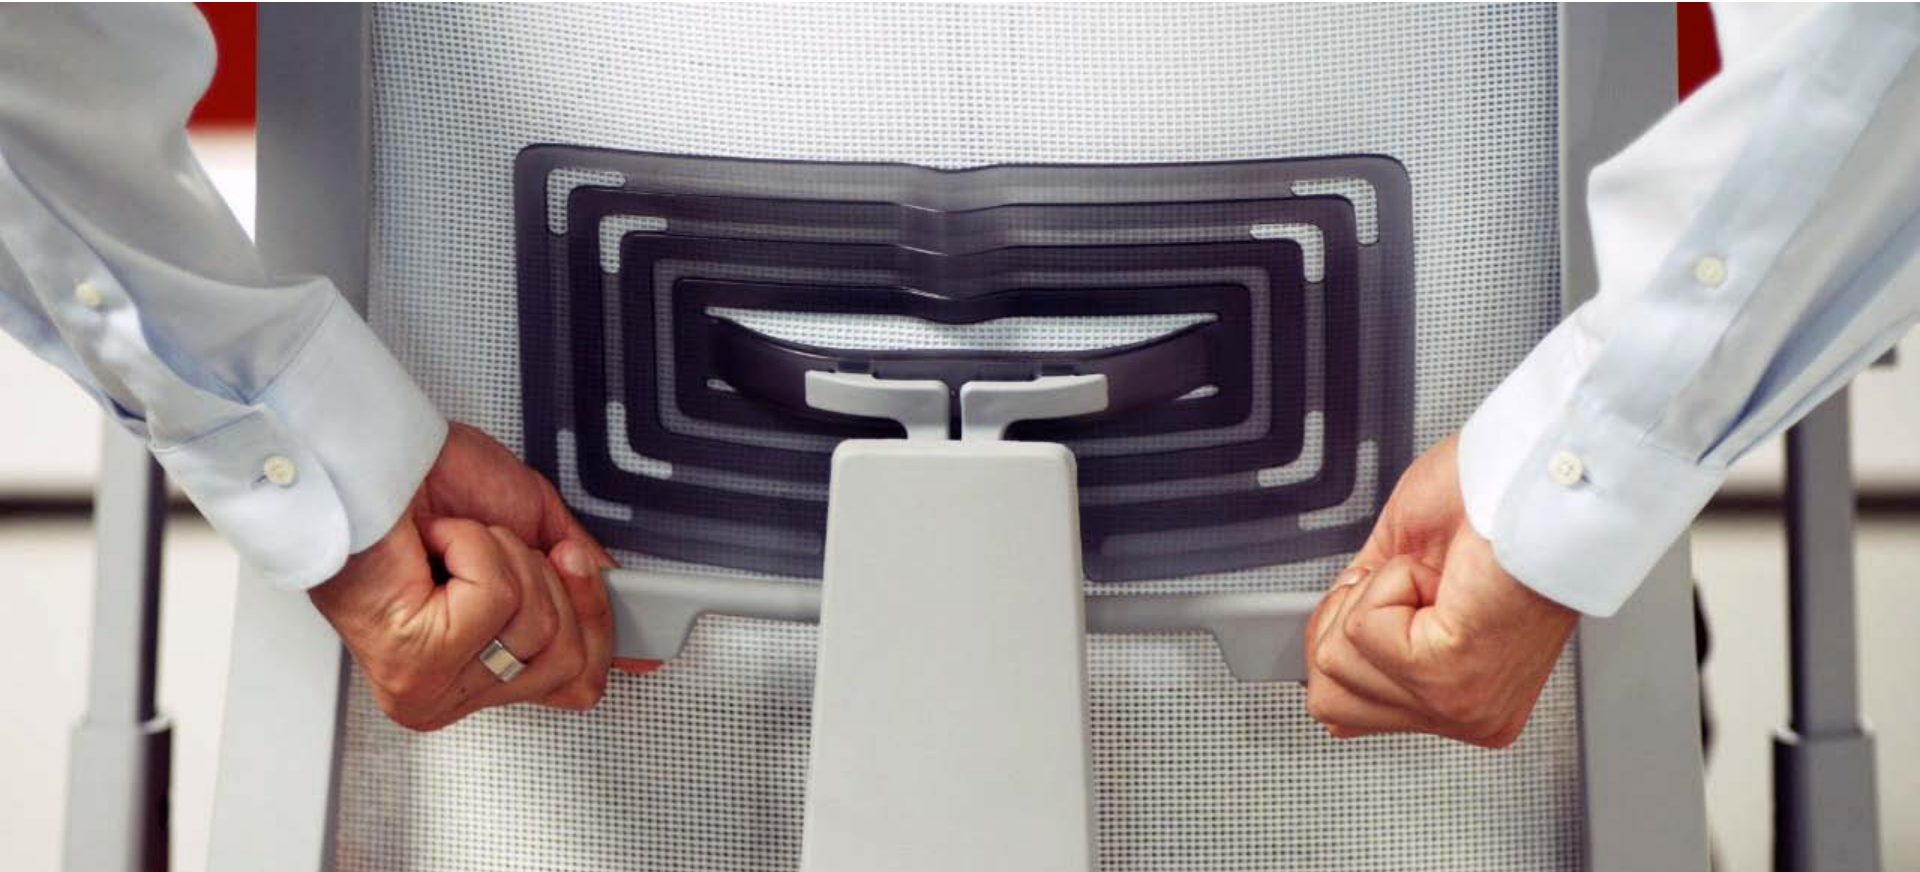

## Very Task | Asymmetrical Lumbar

Very Task's asymmetrical lumbar pad adjusts up or down to fit with the "small" of your back, while the side-independent paddles adjust the level of support.

**HAWORTH®**

## Very Task | 4-D Arms

Very Task's optional four-dimensional arms offer a four-inch height adjustment range, while the armrests also pivot and slide side-to-side or front-to-back for ultimate support.

**HAWORTH®**

Very Task | Back Lock/Forward Tilt

The Very Task offers a single-position back-lock that keeps the back of the chair in an upright position and an optional forward-tilt for back and lumbar support in an upright forward position.

## Very Task | Seat-Depth Adjustment

The Very Task seat pan can be adjusted three inches in depth to fit a wide range of people, guaranteeing your thighs are supported without the seat pan touching the back of your knees.